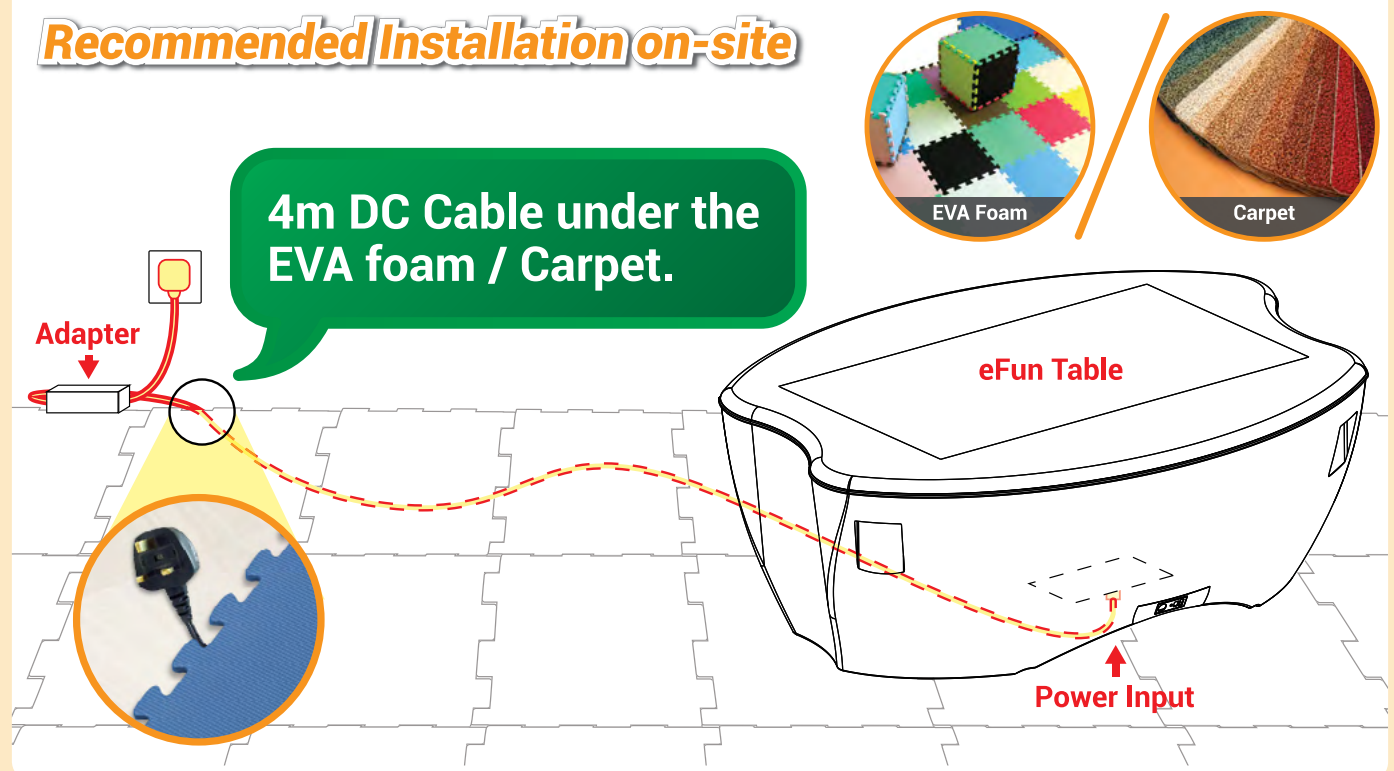

Features highlight:

-  Multi-touch detection
-  Pressure-free for touch
-  Unique design and robust built
-  Plug & play. No calibration required.
-  Preloaded Apps
-  Android build-in
-  Easy set-up
-  Support individual & group learning
-  Build-in audio 10W stereo speakers
-  Wireless and cordless

Group learning makes class more interactive and enhances student's creativity and communication skills. eFun Table is a powerful tool that facilitates learning with small groups collaboration. The multi touch function support max. 4 users to interact simultaneously. The 32" LED touch screen are ideal size for kids to enjoy and collaborate.

Recommended Installation on-site

Colors:

● Red

● Blue

● Green

Model	32" eFun Table
Size	32" FHD LED
Multi-touch Detection	10 Touch Detection (Finger Touch)
Touch Technology	Capacitive Touch
Plastic Housing	ABS Plastic
Panel	1025.8 (L) x 803 (W) x 420 (H) mm
Weight	30 KG
Speaker	10 W
Interface	USB Port x 1
WiFi Connection	Build-in 2.4 GHz Wireless
Operation System	Android 5.1 , CPU RK3288, Quad-Core Cortex-A17, Up to 1.8GHz
Memory (RAM)	DDR3 2GB
Memory Storage	16 GB
Wireless Connection	WiFi 802.11 b/g/n/ac 2.4G/5GHz ; Bluetooth 4.0
Operating Temperature	10°C to 35°C
Certificates	FCC, CE, RoHS