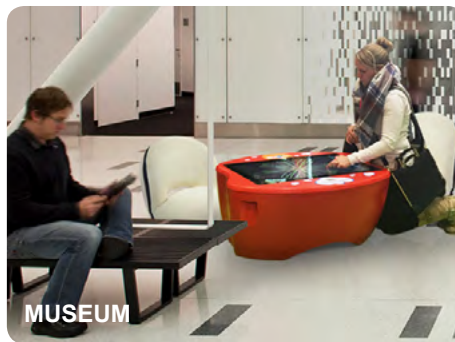

Features highlight:

-  Multi-touch detection
-  Pressure-free for touch
-  Unique design and robust built
-  Plug & play. No calibration required.
-  Preloaded Apps
-  Android build-in
-  Easy set-up
-  Support individual & group learning
-  Build-in audio 10W stereo speakers
-  Wireless and cordless

Group learning makes class more interactive and enhances student's creativity and communication skills. eFun Table is a powerful tool that facilitates learning with small groups collaboration. The multi touch function support max. 4 users to interact simultaneously. The 32" LED touch screen are ideal size for kids to enjoy and collaborate.

Recommended Installation on-site

Colors:

● Red

● Blue

● Green

Model	32" eFun Table
Size	32" FHD LED
Multi-touch Detection	10 Touch Detection (Finger Touch)
Touch Technology	Capacitive Touch
Plastic Housing	ABS Plastic
Panel	1025.8 (L) x 803 (W) x 420 (H) mm
Weight	30 KG
Speaker	10 W
Interface	USB Port x 1
WiFi Connection	Build-in 2.4 GHz Wireless
Operation System	Android 5.1 , CPU RK3288, Quad-Core Cortex-A17, Up to 1.8GHz
Memory (RAM)	DDR3 2GB
Memory Storage	16 GB
Wireless Connection	WiFi 802.11 b/g/n/ac 2.4G/5GHz ; Bluetooth 4.0
Operating Temperature	10°C to 35°C
Certificates	FCC, CE, RoHS